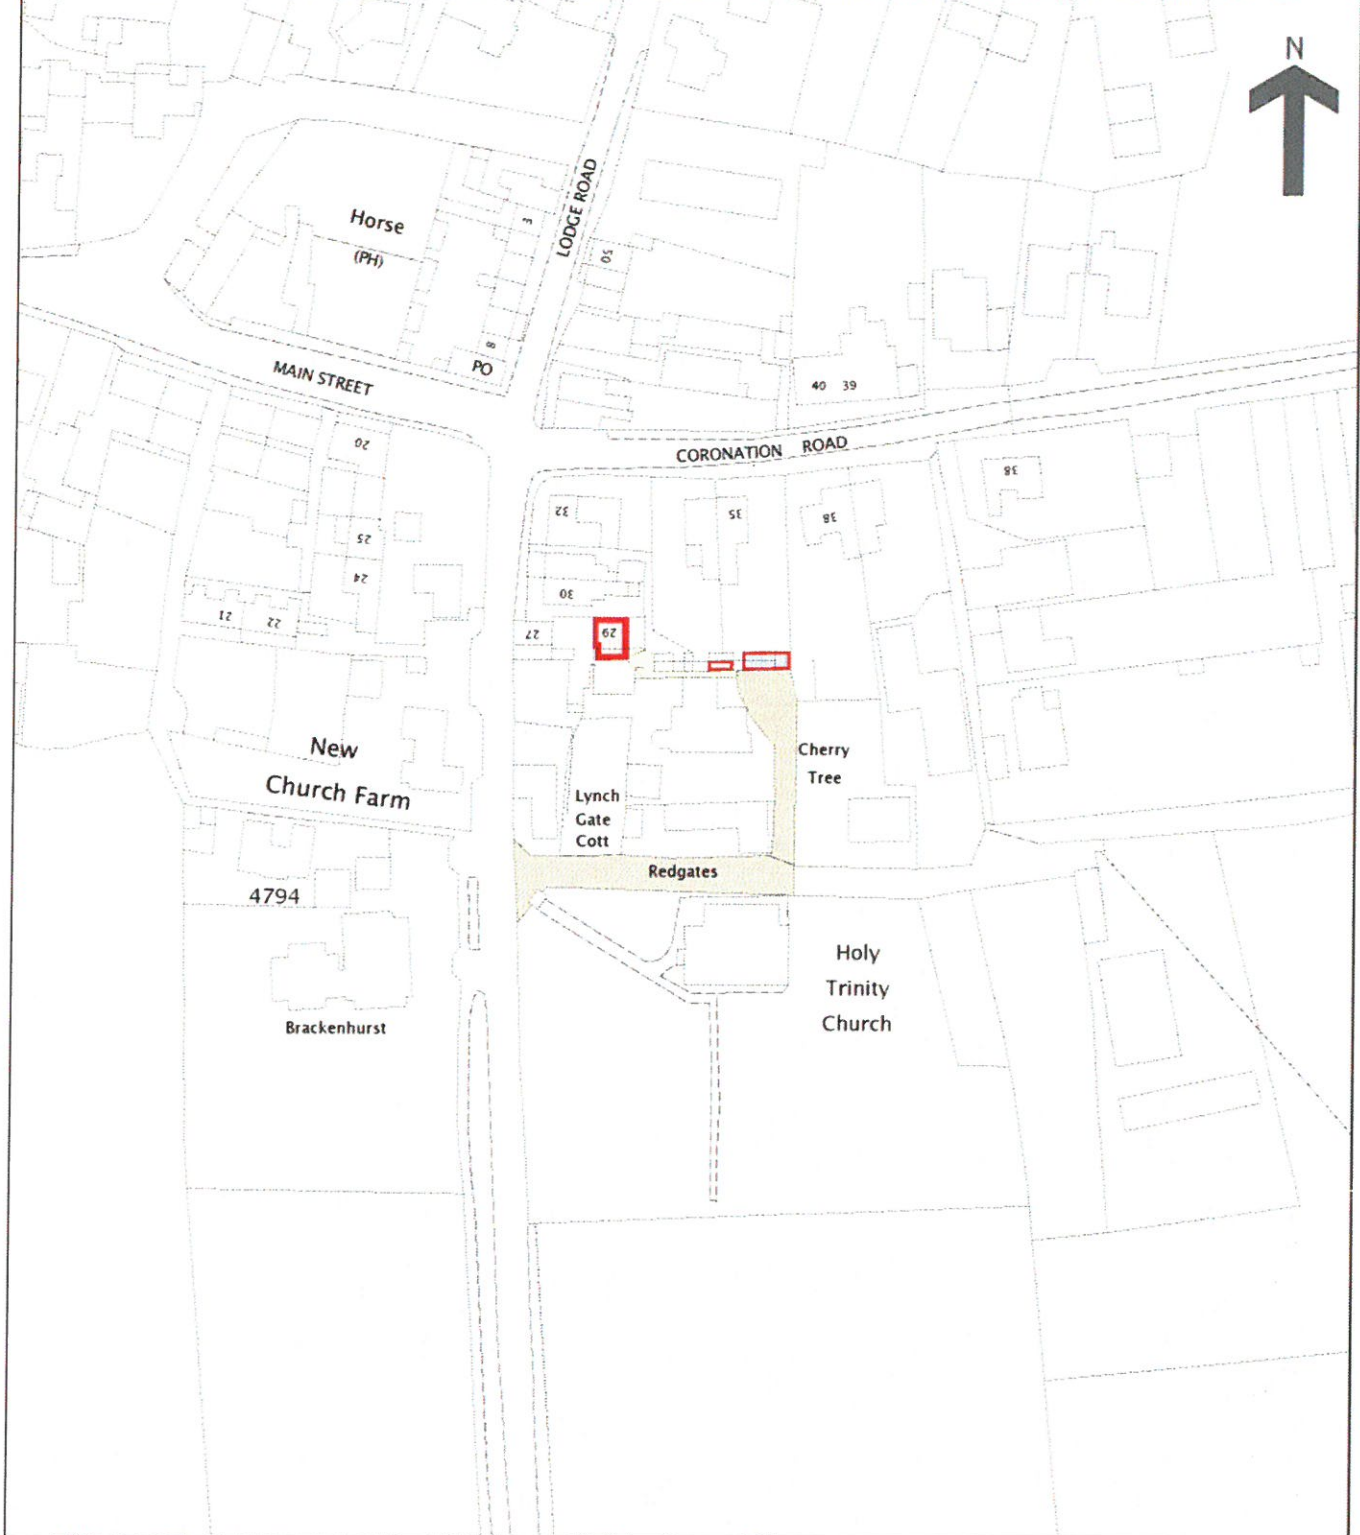

# Land Registry Current title plan

Title number DY376086  
Ordnance Survey map reference SK4342NW  
Scale 1:1250  
Administrative area DERBYSHIRE: AMBER  
VALLEY

©Crown Copyright. Produced by Land Registry. Reproduction in whole or in part is prohibited without the prior written permission of Ordnance Survey. Licence Number 100026316.

This is a print of the view of the title plan obtained from Land Registry showing the state of the title plan on 23 February 2010 at 10:40:27. This title plan shows the general position, not the exact line, of the boundaries. It may be subject to distortions in scale. Measurements scaled from this plan may not match measurements between the same points on the ground. See Land Registry Public Guide 19 - Title Plans and Boundaries.